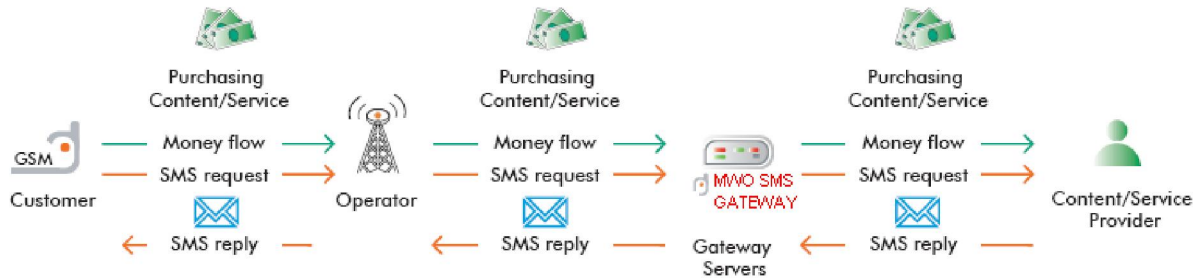

# MWO SMS Gateway

## Products and Services

### ✓ What is SMS Gateway?

- ✓ Interconnect your application with Namibian mobile networks
- ✓ Sending and receiving SMS messages by short codes (e.g. 247) that will be charged at a premium rate